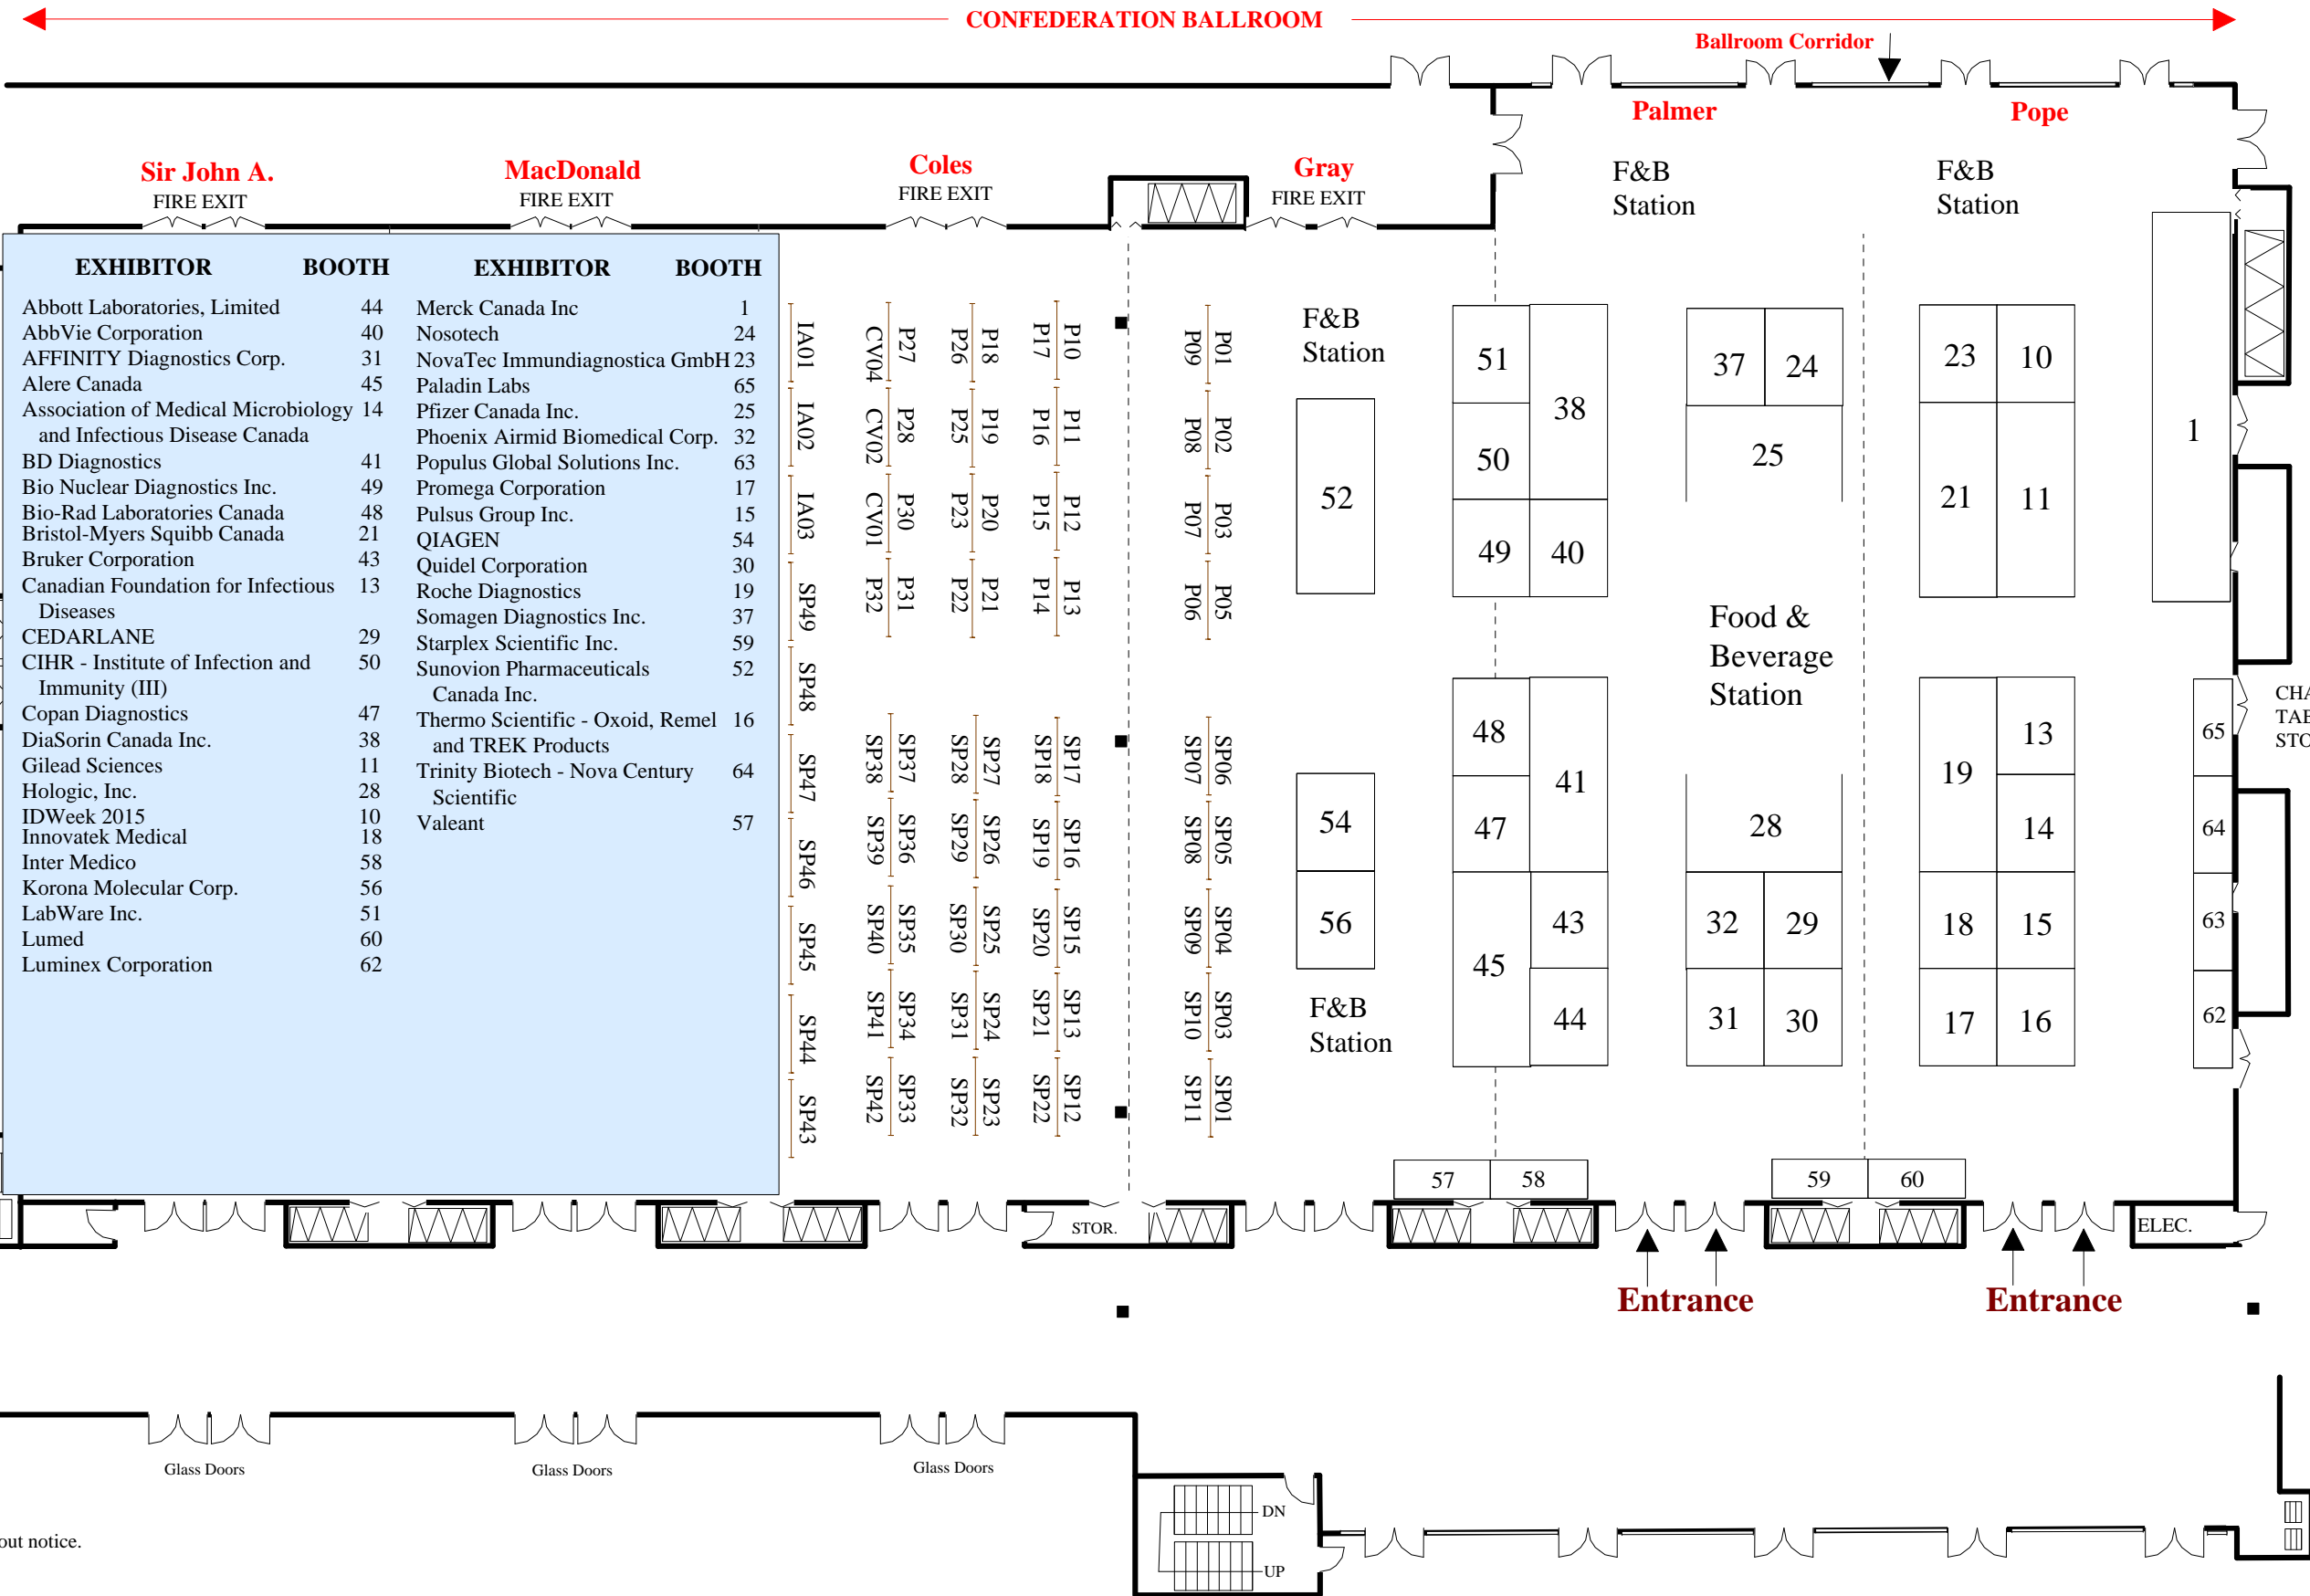

- 24 - 10' wide x 8' deep booths
- 7 - 20' wide x 8' deep booths
- 1 - 40' wide x 8' deep booths
- 2 - 16' wide x 10' deep booths
- 8 - 10' wide x 4' deep booths
- 46 - 4' x 8' double-sided poster boards

Floor plan for illustration purposes only & subject to change without notice.